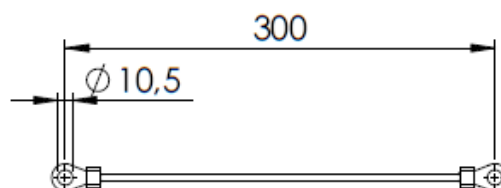

Type BM14G4 Mounting kit

Short description

RoHS 

- Complete mounting kit for BM14G4 compression load cells
- Including the required bolts

Set content

Description	Full article description	Quantity	Dimensions
Washer	HY-14-122	3 pieces	12mm thick
Rocker support	BY-14-125-10/50t	1 set	
Earth cable	HY-14-123	1 piece	300 mm
Socket head cap screw	M8 x 50	2 pieces	8.8 zinc plated
Hexagon bolt	M10 x 20	2 pieces	8.8 zinc plated
Hexagon bolt	M16 x 30	3 pieces	8.8 zinc plated

Specifications and dimensions are subject to change without notice and do not constitute any liability whatsoever.

Type BM14G4 Mounting kit

Dimensions in mm

Washer

BY-14-125-10/50t

Earth Cable

Specifications and dimensions are subject to change without notice and do not constitute any liability whatsoever.