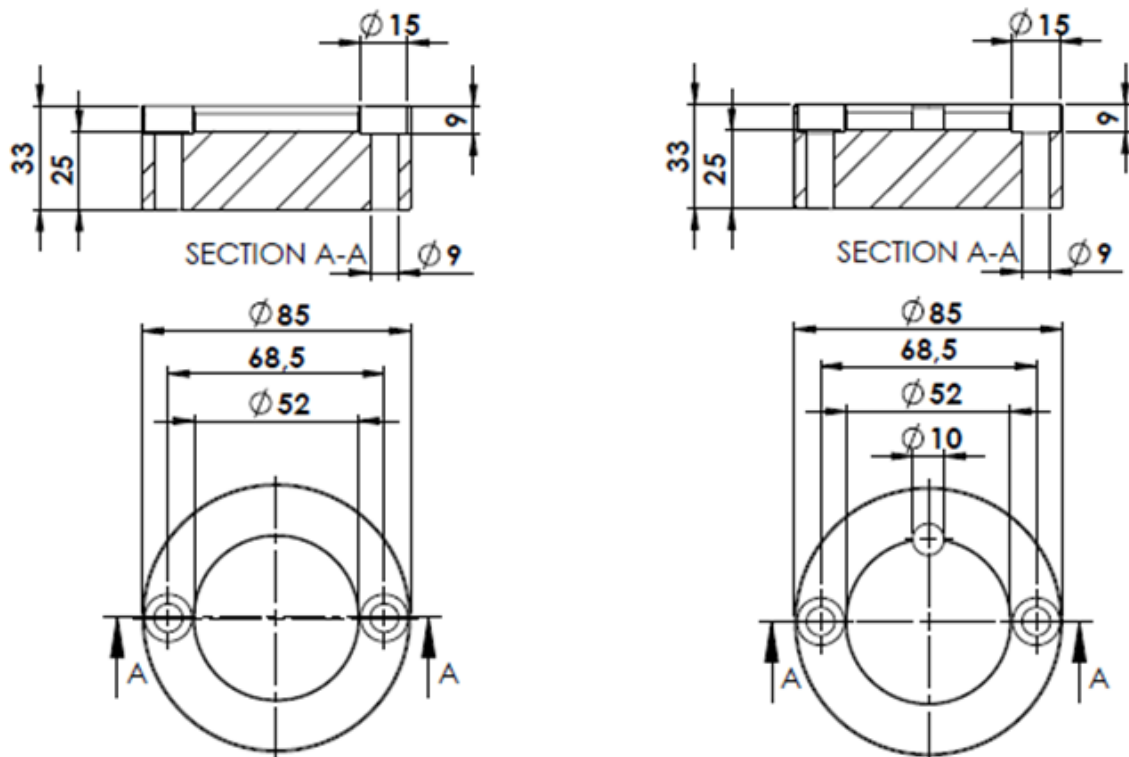

Type BM14G4 Mounting kit

Short description

RoHS 

- Complete mounting kit for BM14G4 compression load cells
- Including the required bolts

Set content

Description	Full article description	Quantity	Dimensions
Washer	HY-14-122	3 pieces	12mm thick
Rocker support	BY-14-125-10/50t	1 set	
Earth cable	HY-14-123	1 piece	300 mm
Socket head cap screw	M8 x 50	2 pieces	8.8 zinc plated
Hexagon bolt	M10 x 20	2 pieces	8.8 zinc plated
Hexagon bolt	M16 x 30	3 pieces	8.8 zinc plated

Specifications and dimensions are subject to change without notice and do not constitute any liability whatsoever.

Type BM14G4 Mounting kit

Dimensions in mm

Washer

BY-14-125-10/50t

Earth Cable

Specifications and dimensions are subject to change without notice and do not constitute any liability whatsoever.