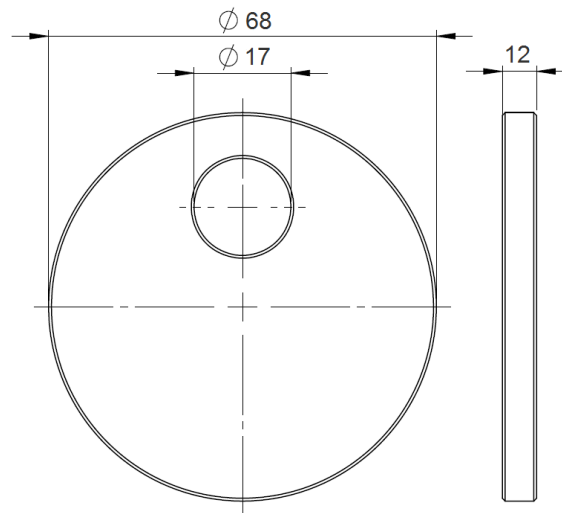

Type BM14G4 Mounting kit

Short description

RoHS 

- Complete mounting kit for BM14G4 compression load cells
- Including the required bolts

Set content

Description	Full article description	Quantity	Dimensions
Washer	HY-14-122	3 pieces	12mm thick
Rocker support	BY-14-125-10/50t	1 set	
Earth cable	HY-14-123	1 piece	300 mm
Socket head cap screw	M8 x 50	2 pieces	8.8 zinc plated
Hexagon bolt	M10 x 20	2 pieces	8.8 zinc plated
Hexagon bolt	M16 x 30	3 pieces	8.8 zinc plated

Specifications and dimensions are subject to change without notice and do not constitute any liability whatsoever.

Type BM14G4 Mounting kit

Dimensions in mm

Washer

BY-14-125-10/50t

Earth Cable

Specifications and dimensions are subject to change without notice and do not constitute any liability whatsoever.