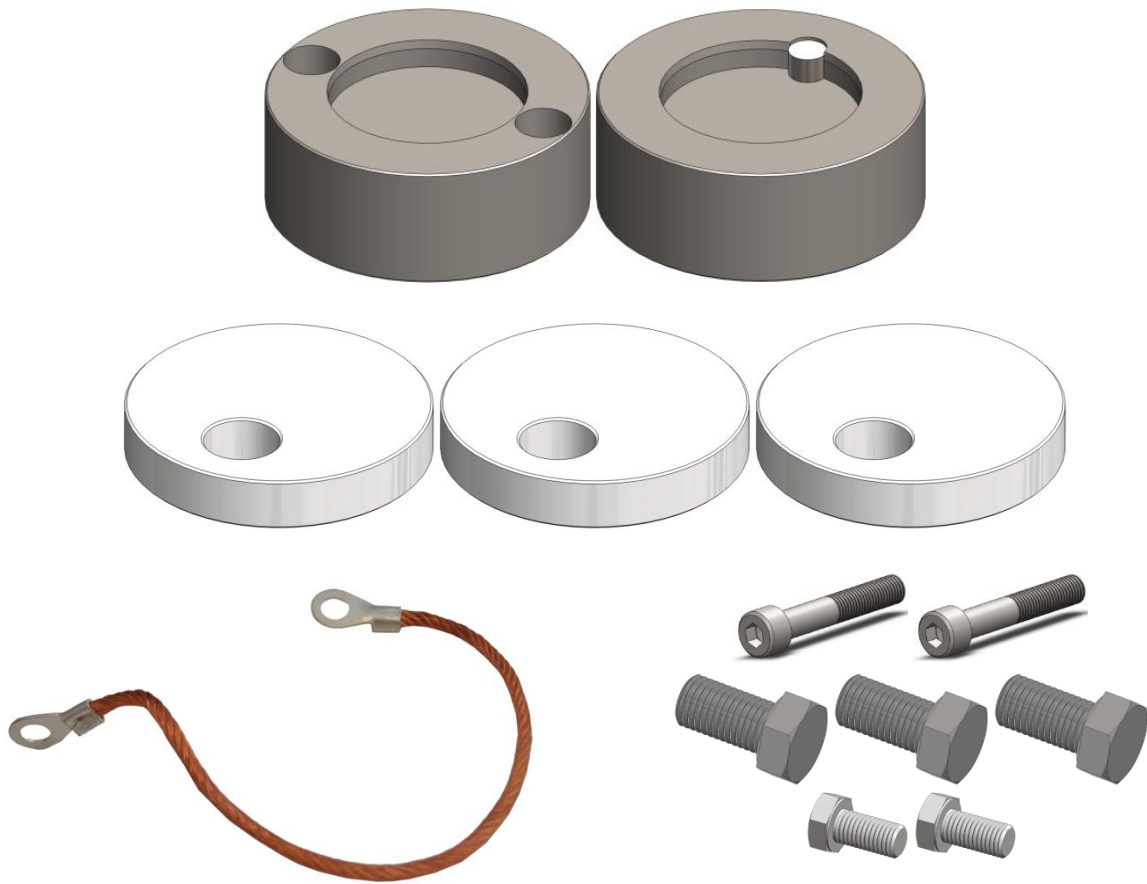

Type BM14G4 Mounting kit

Short description

RoHS 

- Complete mounting kit for BM14G4 compression load cells
- Including the required bolts

Set content

Description	Full article description	Quantity	Dimensions
Washer	HY-14-122	3 pieces	12mm thick
Rocker support	BY-14-125-10/50t	1 set	
Earth cable	HY-14-123	1 piece	300 mm
Socket head cap screw	M8 x 50	2 pieces	8.8 zinc plated
Hexagon bolt	M10 x 20	2 pieces	8.8 zinc plated
Hexagon bolt	M16 x 30	3 pieces	8.8 zinc plated

Specifications and dimensions are subject to change without notice and do not constitute any liability whatsoever.

Type BM14G4 Mounting kit

Dimensions in mm

Washer

BY-14-125-10/50t

Earth Cable

Specifications and dimensions are subject to change without notice and do not constitute any liability whatsoever.